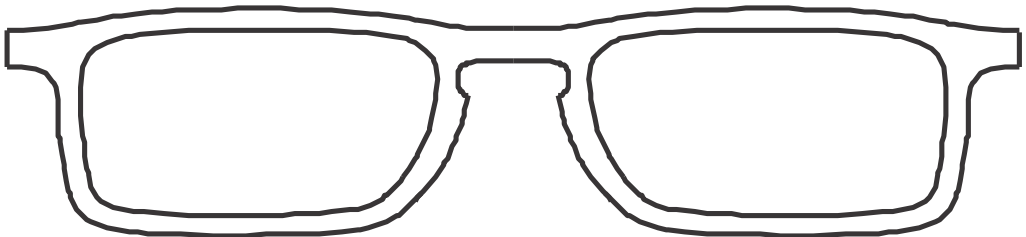

# The Styles

**"The Caber"** (Approx. 136 mm across)

**"The Villa"** (Approx. 131.5 mm across)

**"The Park"** (Approx. 134 mm across)

**"The College"** (approx 131 mm across)

'Villa' temple is a bit shorter back here.

Temples can be made a bit longer if needed.

**Standard Temple Style** (and approx. size;  
vertical thickness of temple varies slightly with style)